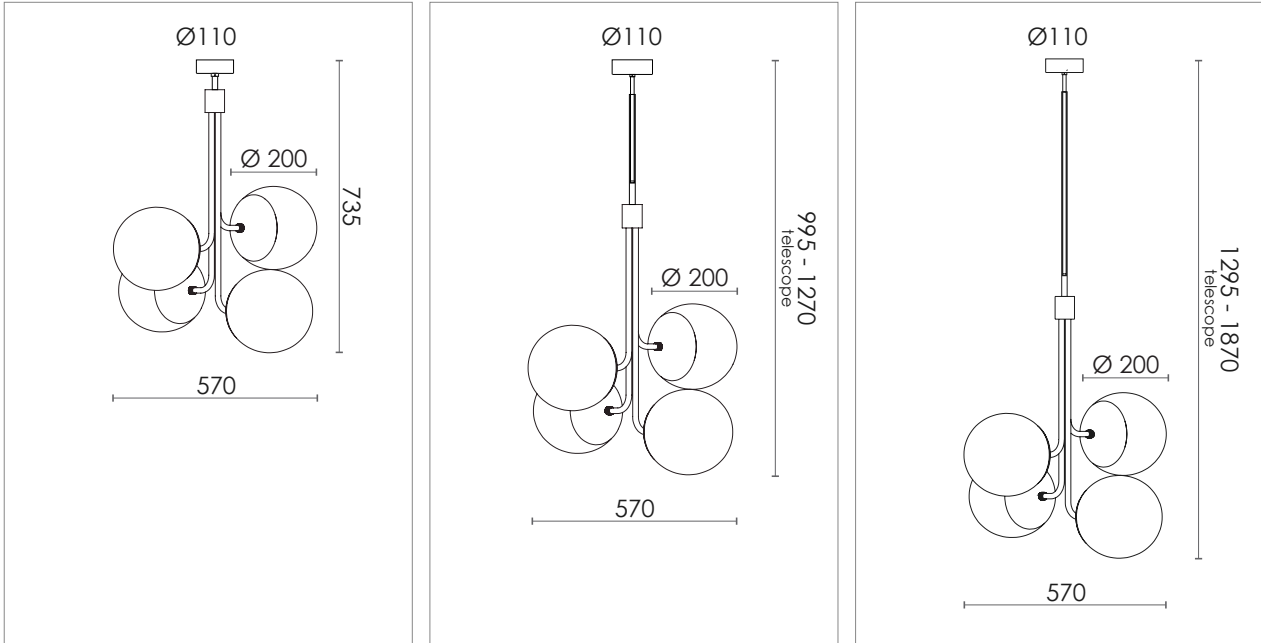

LORD BOUQUET CHANDELIER

DESIGN SPECIFICATIONS

DIMENSIONS (mm)	W 570 x H 735 W 570 x H 995 - 1270 W 570 x H 1295 - 1870 SHADE Ø 200
WEIGHT (kg)	- / - / -
MATERIALS	THE LAMP IS MADE FROM CLEAR LACQURED BRASS, STEEL OR POWDER COATED STEEL AND BLOWN GLASS
CORD (mm)	NO
ENVIRONMENT	INDOOR
DESIGN BY	NICLAS HOFLIN
DESIGN YEAR	2019

ELECTRICAL SPECIFICATIONS

SWITCH	NO
BULB HOLDER	E 27
LIGHT SOURCE	INCLUDED SMOKED GLASS 4 x 4 W LED DIM - 2200 K BROWN GLASS 4 x 4 W LED DIM - 2200 K OPAL GLASS 4 x 8,5 W LED DIM - 2700 K
DIMMABLE	YES
MAX (W)	40 W LED
VOLTAGE	230 / 240
CLASS	1
IP	20

COLOURS

	BLACK / OPAL GLASS H 735 ART.NO. 219111005	H 995-1270 ART.NO. 219112005	H 1295-1870 ART.NO. 219113005
	BRONZE-COLOR / OPAL GLASS H 735 ART.NO. 219111223	H 995-1270 ART.NO. 219112223	H 1295-1870 ART.NO. 219113223
	BLACK / SMOKED GLASS H 735 ART.NO. 219111105	H 995-1270 ART.NO. 219112105	H 1295-1870 ART.NO. 219113105
	BRASS / OPAL GLASS H 735 ART.NO. 219111001	H 995-1270 ART.NO. 219112001	H 1295-1870 ART.NO. 219113001
	BRASS / BROWN GLASS H 735 ART.NO. 219111201	H 995-1270 ART.NO. 219112201	H 1295-1870 ART.NO. 219113201
	STEEL / OPAL GLASS H 735 ART.NO. 219111500	H 995-1270 ART.NO. 219112500	H 1295-1870 ART.NO. 219113500